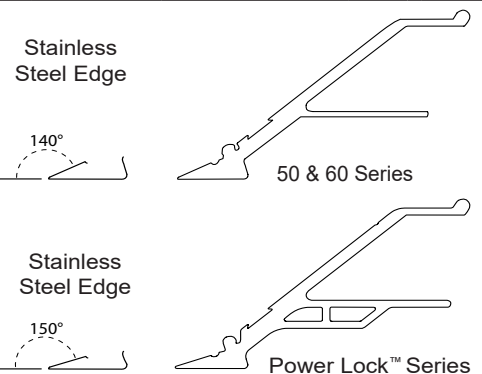

Ref no. 10

How to Identify Stainless Steel Edge

Mark I 60 Series

Orders must include model and serial no. in order to guarantee correct parts are shipped.

VAN MARK PRODUCTS CORPORATION

24145 Industrial Park Drive, Farmington Hills, MI 48335-2864 Michigan 1-248-478-1200

Call Free 1-800-VAN-MARK (1-800-826-6275) Fax Free! 1-888-VAN-MARK (1-888-826-6275)

Web Site: www.van-mark.com

E-mail: sales@van-mark.com