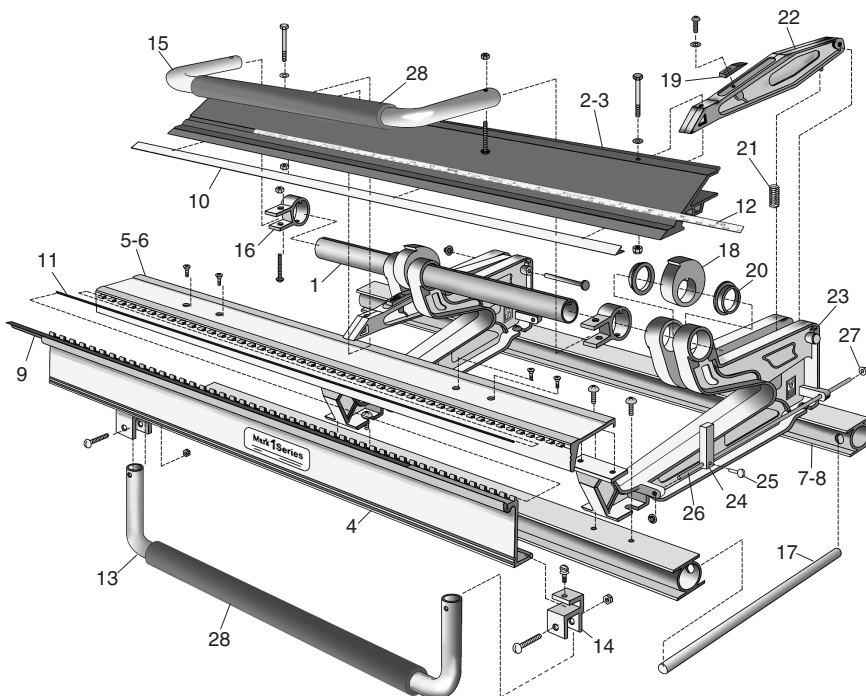

*Can ship via UPS in 2 pcs.

Parts For All Models

Ref	Part Name	P/N
13	Handle, Bending w/Brkts	3969
14	Brackets, Bending Handle (2 ea)	3579
15	Handle, Locking w/Brackets	3970
16	Brackets, Locking Handle (2 ea)	3931
17	Handles, Carrying (2 ea)	3968
18	Cam, Locking	4801
19	Pads, Wedge UHMW (7 ea)	3971
20	Bearings, Cam Tube UHMW (2 ea)	3901
21	Springs, Coil 3/4x1 3/4" (4 ea)	3902
22	Casting, Upper Pivot Arm	4462
23	Casting, Base C Clamp	4461
24-27	Material Stop Assembly (2 ea)	3965
28	Red Grip for Lock/Bend Handle	4464

Optional Accessories

TrimCutter™ 3017	Wheel Kit 3004	UniLeg™ UNL1	TrimFormer™ 3015
Cuts wide range of materials on all Mark Series brakes	Fits All Van Mark Brakes Attaches to one end of Brake Base Rails	Provides stable footing on many Van Mark tools	Add architectural depth to trim work

Tune-Up Kits

Ref	Description	P/N
	Contractor Model	P/N 3966
	Commercial Model	P/N 3967
9	Strip, Red Vinyl Wear (2 ea)	
19	Wedge Pads UHMW	
21	Pivot Arm Spring	
	Screws & Fasteners Package, Misc