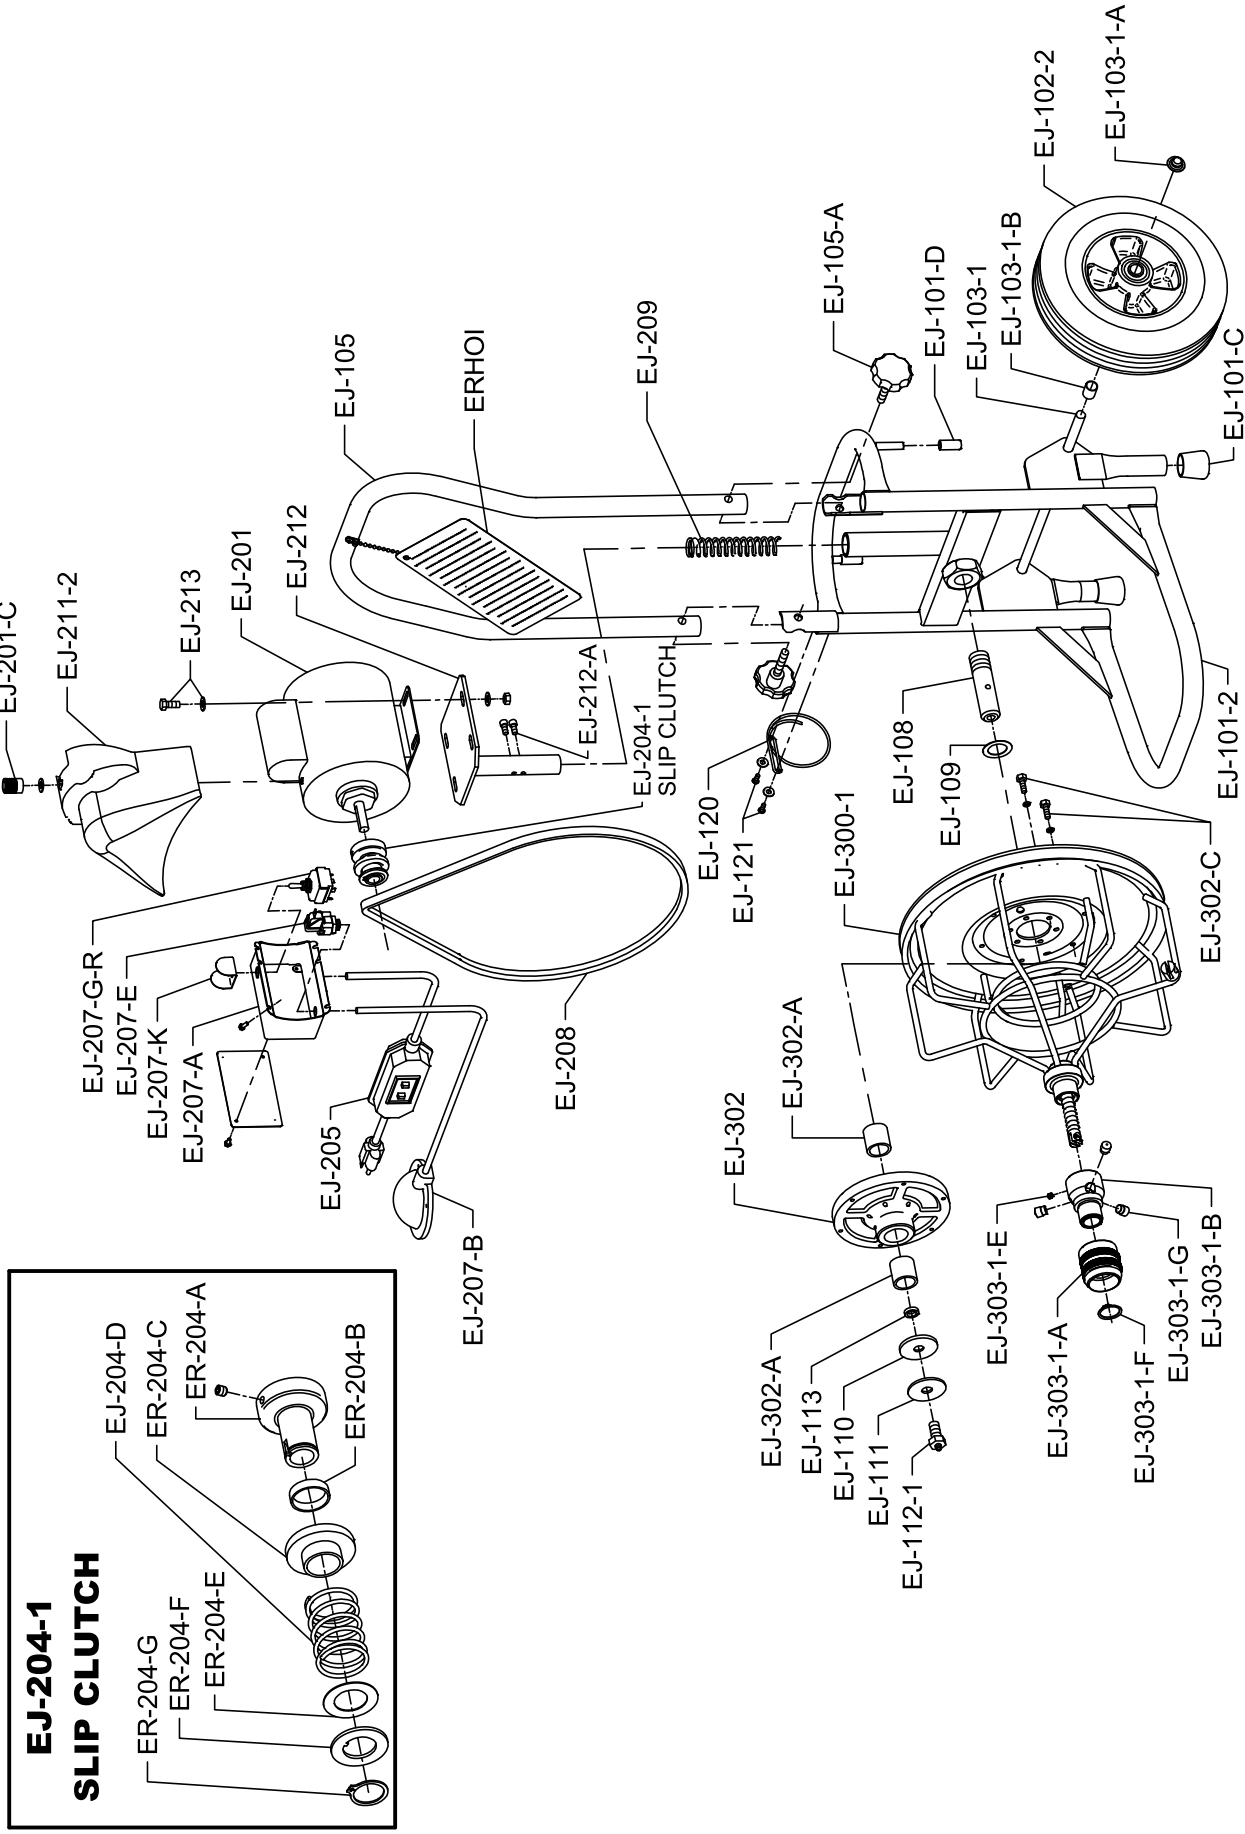

EASY ROOTER JUNIOR SCHEMATIC DIAGRAM

IMPORTANT: When ordering, give Serial Number of Machine.