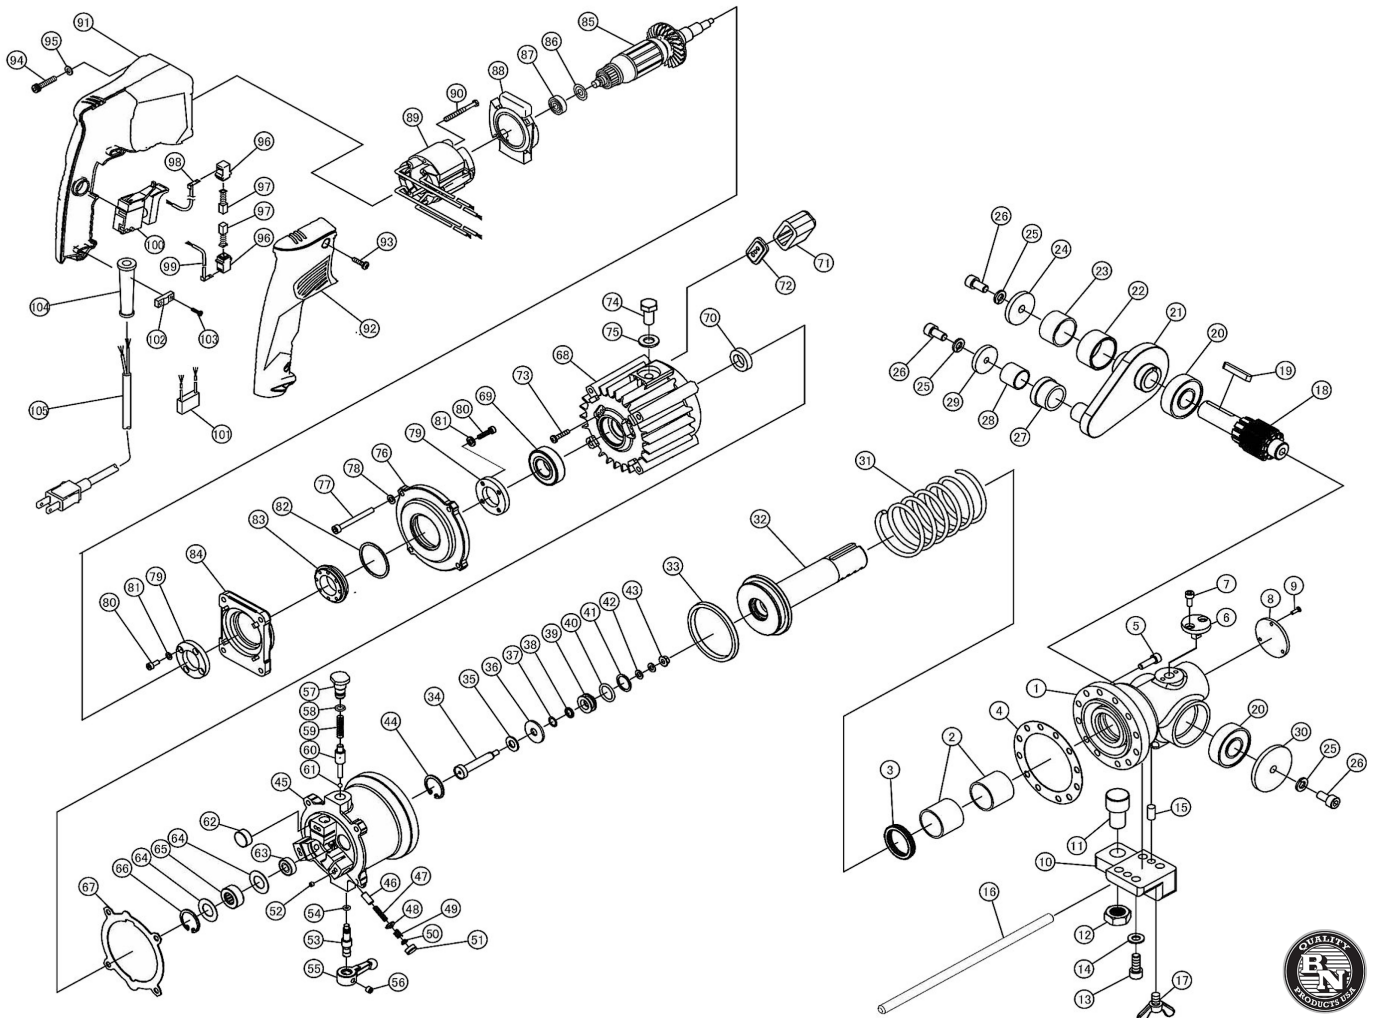

## DBS-16H IN-PLACE #5 REBAR BENDER PARTS GUIDE

*Products that make money, save money and add value to your bottom line*

No.	Part Number	Description	Qty
33	1C1604	SEAL PACKING (ODI60- 70-6)	1
34	3AP4224002	Return Valve	1
35	7BW008	Belleville Spring Washer 8	1
36	1CB4104002	GUIDE CLAMP (DCC-1618/2018HL)	1
37	7SPNC8	SPNC PACKING (DCC-1618HL)	1
38	7BRP8B	BACK UP RING P8 (DCC-1618HL)	1
39	1C4152300	Return Valve Guide (DCC- 1618HL)	1
40	7ORP16	O-RING P16 (DCC-1618HL)	1
41	7BRP16B	Backup Ring P16 (DCC-1618HL)	1
42	7SPW005	Flat seat gold (small pills) 5	2
43	7NU005	U Nut M5 (DCC-1618HL)	1
44	7SRH026	SNAP RING H26 (DCC- 1618HL)	1
45	1BS1027900	Cylinder	1
46	1C1971	Ram (+/-0) (DC-16LZ)	3
47	1C1972	Ram return spring (for $\phi$ 6)	3
48	1C1973	Delivery valve (for $\phi$ 6)	3
49	1C1331	Deliveries Valve Spring	3
50	1C13352	Spring Guide (NEW STYLE)	3
51	1C13292	Pump Head Seal (11 mm)	3
52	7SS04004	SET SCREW (M4X4) (HB16W/DBC16H)	6
53	3P1013	Needle Valve	1
54	7ORP4	O Ring P4	1
55	3P1014B	Position Stopper B	1
56	7SS06006	Hexagon Socket Set Screw (hollowed point) 6 x 6	2
57	1BS4259500	Pilot stopper	1
58	7ORP7	O Ring P7	1
59	7WT820	Spring	1
60	1BS4259400	Pilot Valve	1
61	7SBTA4.5	Steel ball S4.5	1
62	3P1044	MAGNET FILTER (NEW STYLE)	2