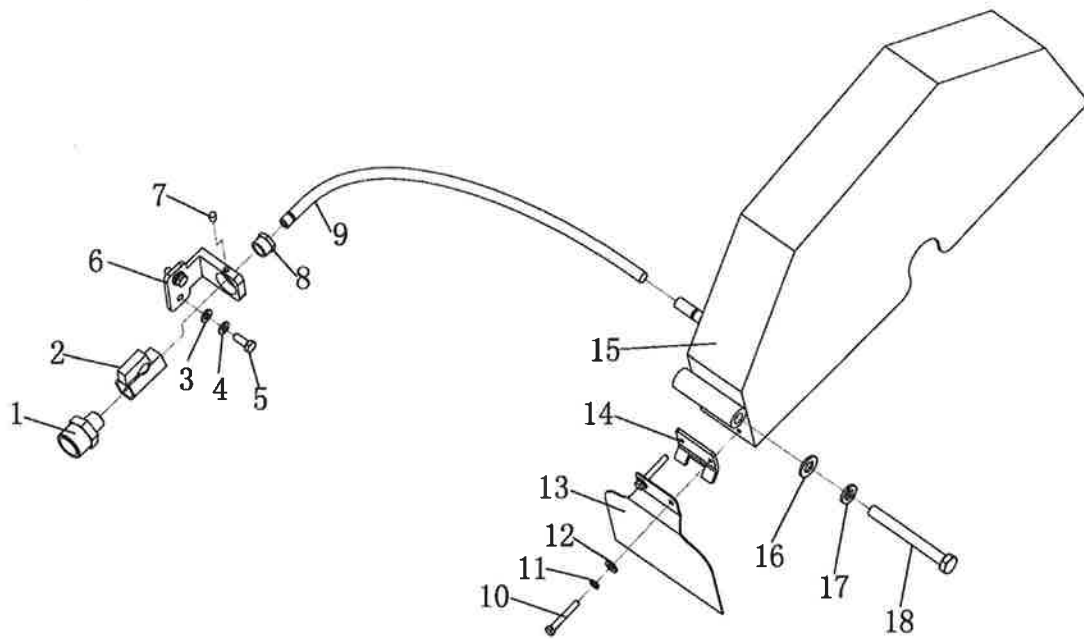

**Concrete Cutter Parts List****FS14**

ITEM NO.	PART NO.	QTY	DESCRIPTION
1		1	Nut, M10
2		1	Spring Washer
3		1	Washer
4		1	Pulley
5		2	Bearing
6		4	Hex Head Screw, m10x35
7		4	Spring Washer
8		4	Washer
9		1	Key
10		1	Shaft
11		1	Key
12		1	Flange
13		1	Blade
14		1	Flange
15		1	Washer
16		1	Nut

**Concrete Cutter Parts List****FS14**

ITEM NO.	PART NO.	QTY	DESCRIPTION
1		1	Nut, M8
2		1	Spring Washer
3		1	Washer
4		1	Guide Wheel
5		1	Screw, M8x15
6		1	Outrigger
7		1	Axle Bolt
8		1	Retaining Ring
9		1	Hex Head Screw, M10x30
10		1	Spring Washer
11		1	Washer
12		1	Screw, M10x25
13		1	Engine Mounting Plate
14		1	Hex Head Screw, M10x50
15		1	Spring Washer
16		1	Washer
17		1	Hex Nut, M10
18		1	Inner Plate
19		2	Washer
20		2	Spring Washer
21		2	Hex Head Screw, M6x30
22		3	Hex Head Screw, M6x16
23		3	Spring Washer
24		3	Washer
25		3	Plate
26		1	Belt Cover

ITEM NO.	PART NO.	QTY	DESCRIPTION
1		1	Wheel Frame
2		2	Bearing
3		4	Washer
4		4	Spring Washer
5		4	Hex Head Screw, M10x40
6		4	Bearing
7		2	Wheel
8		2	Retaining Ring
9		2	Retaining Ring
10		4	Bearing
11		2	Wheel
12		1	Lock Nut, M8
13		1	Washer
14		1	Pipe
15		1	Screw

ITEM NO.	PART NO.	QTY	DESCRIPTION
1		4	Hex Head Screw, M8x40
2		4	Washer
3		4	Spring Washer
4		1	Engine
5		2	Fixing Plate
6		1	Key
7		1	Sleeve
8		1	Clutch
9		2	V-belt
10		1	Washer
11		1	Washer
12		1	Spring Washer
13		1	Hex Head Screw, M8x25