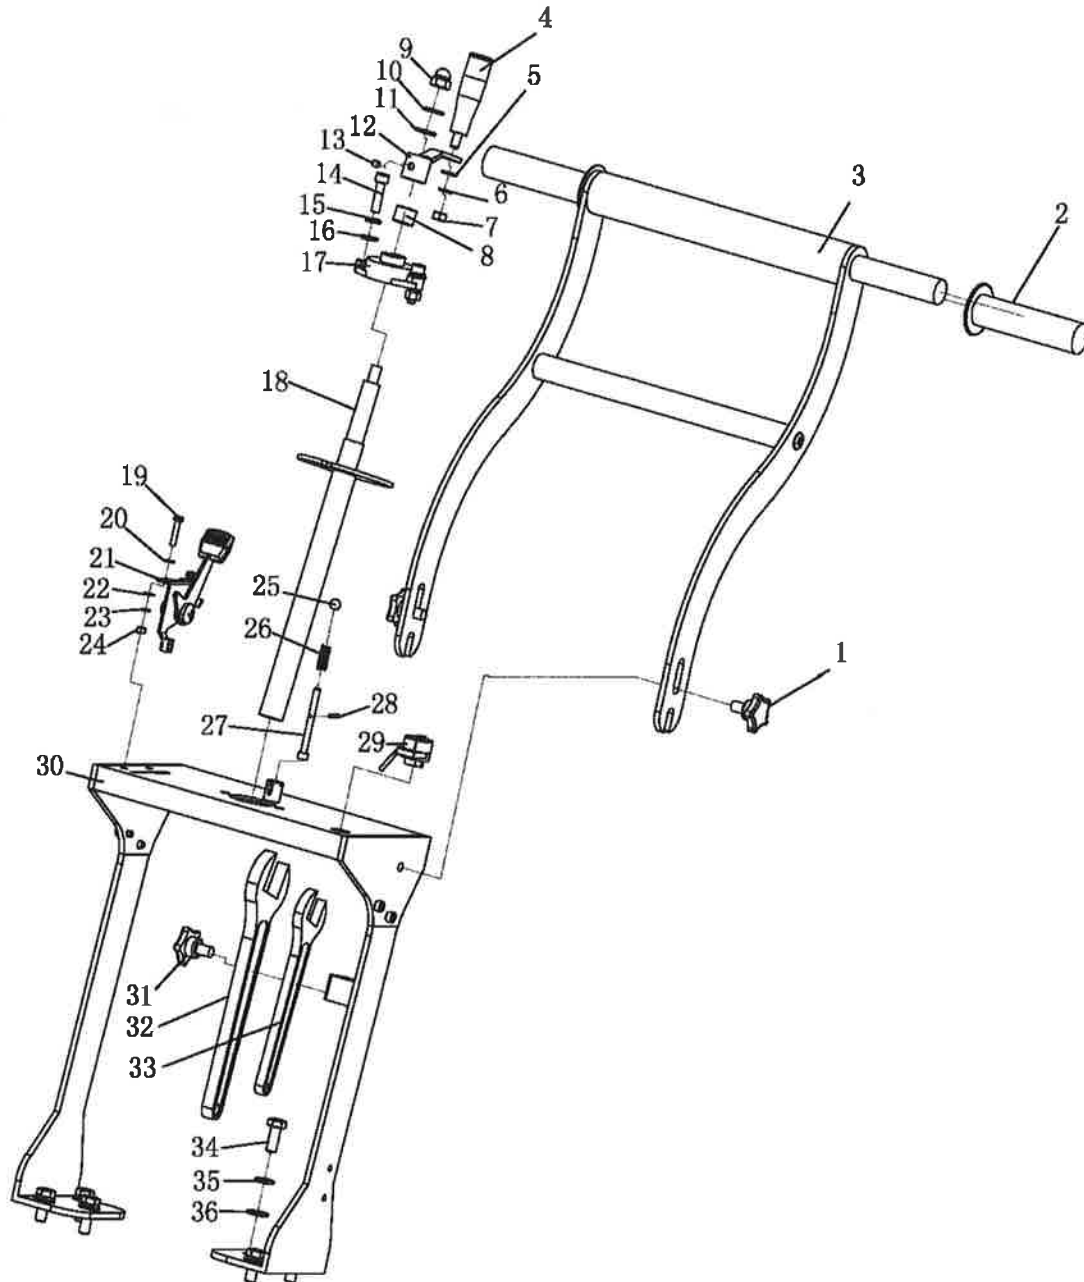

#### **FS14**

**Concrete Cutter Parts List****FS14**

ITEM NO.	PART NO.	QTY	DESCRIPTION
A		1	Wheel Cpl.
B		1	Frame and Handle Cpl.
C		1	Blade Guard Cpl.
D		1	Engine Mounting Plate Cpl.
E		1	Main Shaft Cpl.
F		1	Wheel Cpl.

**Concrete Cutter Parts List****FS14**

ITEM NO.	PART NO.	QTY	DESCRIPTION
1		2	Screw, M10x25
2		2	Handle Grip
3		1	Handle asy.
4		1	Handle
5		1	Washer
6		1	Spring Washer
7		1	Hex Nut, M8
8		1	Sleeve
9		1	Nut M10
10		1	Spring Washer
11		1	Washer
12		1	Bracket
13		1	Hex Head Screw, M8x8
14		2	Hex Head Screw, M8x35
15		2	Spring Washer
16		2	Washer
17		1	Bearing Holder
18		1	Screw
19		2	Hex Head Screw, M5x25
20		2	Washer
21		1	Throttle Control
22		2	Washer
23		2	Spring Washer
24		2	Hex Nut, M5
25		1	Ball
26		1	Spring
27		1	Socket Head Screw, M6x65
28		1	Pin
29		1	Switch
30		1	Pannel
31		1	Screw, M10x25
32		1	Wrench
33		1	Wrench
34		6	Hex Head Screw, M10x30
35		6	Spring Washer
36		6	Washer

ITEM NO.	PART NO.	QTY	DESCRIPTION
1		1	Wheel Frame
2		2	Bearing
3		4	Washer
4		4	Spring Washer
5		4	Hex Head Screw, M10x40
6		4	Bearing
7		2	Wheel
8		2	Retaining Ring
9		2	Retaining Ring
10		4	Bearing
11		2	Wheel
12		1	Lock Nut, M8
13		1	Washer
14		1	Pipe
15		1	Screw

ITEM NO.	PART NO.	QTY	DESCRIPTION
1		4	Hex Head Screw, M8x40
2		4	Washer
3		4	Spring Washer
4		1	Engine
5		2	Fixing Plate
6		1	Key
7		1	Sleeve
8		1	Clutch
9		2	V-belt
10		1	Washer
11		1	Washer
12		1	Spring Washer
13		1	Hex Head Screw, M8x25