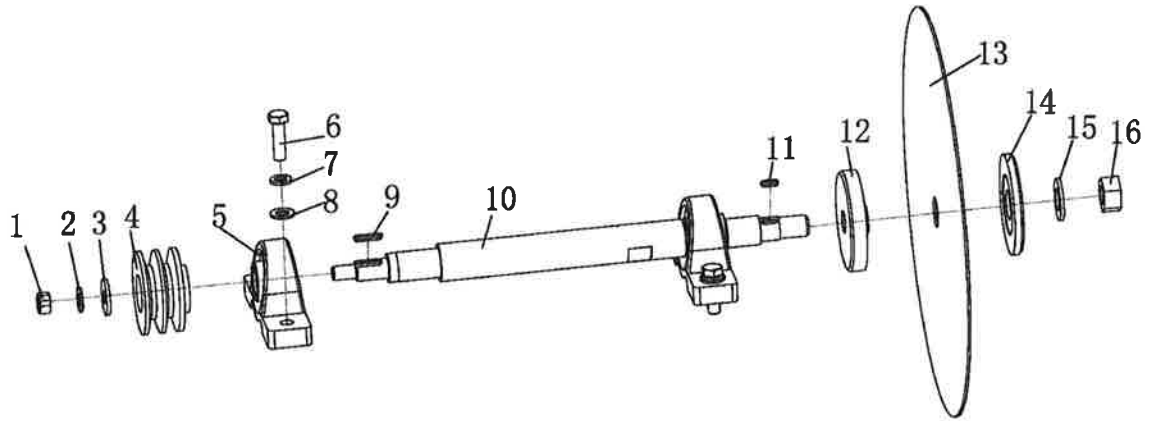

#### **FS14**

**Concrete Cutter Parts List****FS14**

ITEM NO.	PART NO.	QTY	DESCRIPTION
A		1	Wheel Cpl.
B		1	Frame and Handle Cpl.
C		1	Blade Guard Cpl.
D		1	Engine Mounting Plate Cpl.
E		1	Main Shaft Cpl.
F		1	Wheel Cpl.

**Concrete Cutter Parts List****FS14**

ITEM NO.	PART NO.	QTY	DESCRIPTION
1		2	Screw, M10x25
2		2	Handle Grip
3		1	Handle asy.
4		1	Handle
5		1	Washer
6		1	Spring Washer
7		1	Hex Nut, M8
8		1	Sleeve
9		1	Nut M10
10		1	Spring Washer
11		1	Washer
12		1	Bracket
13		1	Hex Head Screw, M8x8
14		2	Hex Head Screw, M8x35
15		2	Spring Washer
16		2	Washer
17		1	Bearing Holder
18		1	Screw
19		2	Hex Head Screw, M5x25
20		2	Washer
21		1	Throttle Control
22		2	Washer
23		2	Spring Washer
24		2	Hex Nut, M5
25		1	Ball
26		1	Spring
27		1	Socket Head Screw, M6x65
28		1	Pin
29		1	Switch
30		1	Pannel
31		1	Screw, M10x25
32		1	Wrench
33		1	Wrench
34		6	Hex Head Screw, M10x30
35		6	Spring Washer
36		6	Washer

ITEM NO.	PART NO.	QTY	DESCRIPTION
1		1	Wheel Frame
2		2	Bearing
3		4	Washer
4		4	Spring Washer
5		4	Hex Head Screw, M10x40
6		4	Bearing
7		2	Wheel
8		2	Retaining Ring
9		2	Retaining Ring
10		4	Bearing
11		2	Wheel
12		1	Lock Nut, M8
13		1	Washer
14		1	Pipe
15		1	Screw

ITEM NO.	PART NO.	QTY	DESCRIPTION
1		4	Hex Head Screw, M8x40
2		4	Washer
3		4	Spring Washer
4		1	Engine
5		2	Fixing Plate
6		1	Key
7		1	Sleeve
8		1	Clutch
9		2	V-belt
10		1	Washer
11		1	Washer
12		1	Spring Washer
13		1	Hex Head Screw, M8x25