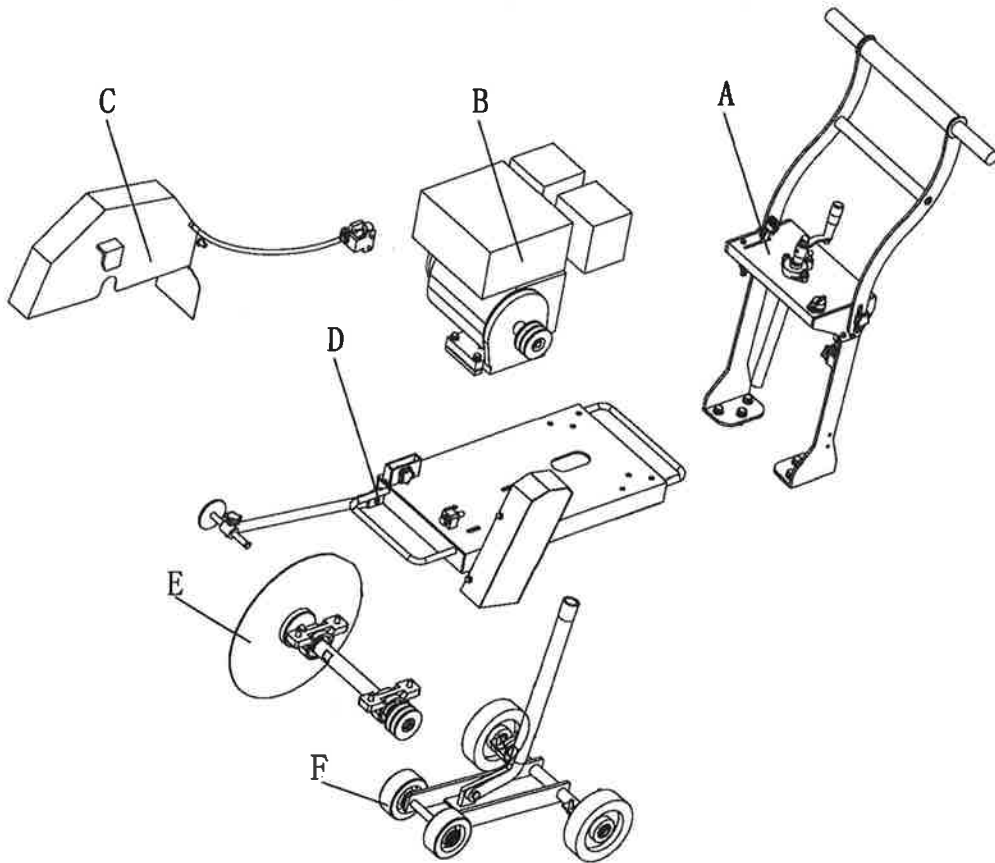

#### **FS14**

**Concrete Cutter Parts List****FS14**

ITEM NO.	PART NO.	QTY	DESCRIPTION
A		1	Wheel Cpl.
B		1	Frame and Handle Cpl.
C		1	Blade Guard Cpl.
D		1	Engine Mounting Plate Cpl.
E		1	Main Shaft Cpl.
F		1	Wheel Cpl.

**Concrete Cutter Parts List****FS14**

ITEM NO.	PART NO.	QTY	DESCRIPTION
1		2	Screw, M10x25
2		2	Handle Grip
3		1	Handle asy.
4		1	Handle
5		1	Washer
6		1	Spring Washer
7		1	Hex Nut, M8
8		1	Sleeve
9		1	Nut M10
10		1	Spring Washer
11		1	Washer
12		1	Bracket
13		1	Hex Head Screw, M8x8
14		2	Hex Head Screw, M8x35
15		2	Spring Washer
16		2	Washer
17		1	Bearing Holder
18		1	Screw
19		2	Hex Head Screw, M5x25
20		2	Washer
21		1	Throttle Control
22		2	Washer
23		2	Spring Washer
24		2	Hex Nut, M5
25		1	Ball
26		1	Spring
27		1	Socket Head Screw, M6x65
28		1	Pin
29		1	Switch
30		1	Pannel
31		1	Screw, M10x25
32		1	Wrench
33		1	Wrench
34		6	Hex Head Screw, M10x30
35		6	Spring Washer
36		6	Washer

ITEM NO.	PART NO.	QTY	DESCRIPTION
1		1	Wheel Frame
2		2	Bearing
3		4	Washer
4		4	Spring Washer
5		4	Hex Head Screw, M10x40
6		4	Bearing
7		2	Wheel
8		2	Retaining Ring
9		2	Retaining Ring
10		4	Bearing
11		2	Wheel
12		1	Lock Nut, M8
13		1	Washer
14		1	Pipe
15		1	Screw

ITEM NO.	PART NO.	QTY	DESCRIPTION
1		4	Hex Head Screw, M8x40
2		4	Washer
3		4	Spring Washer
4		1	Engine
5		2	Fixing Plate
6		1	Key
7		1	Sleeve
8		1	Clutch
9		2	V-belt
10		1	Washer
11		1	Washer
12		1	Spring Washer
13		1	Hex Head Screw, M8x25