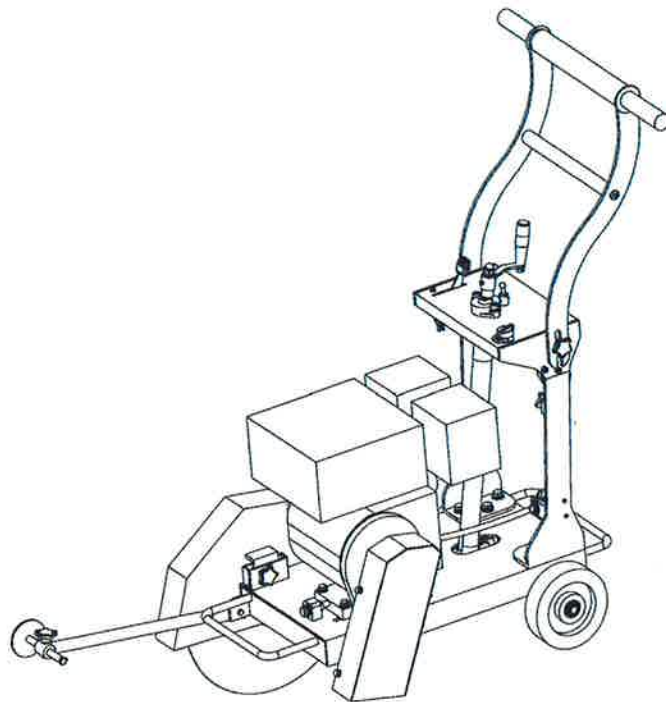

## **Parts Book**

### **Concrete Cutter**

#### **FS14**

**Concrete Cutter Parts List****FS14**

ITEM NO.	PART NO.	QTY	DESCRIPTION
A		1	Wheel Cpl.
B		1	Frame and Handle Cpl.
C		1	Blade Guard Cpl.
D		1	Engine Mounting Plate Cpl.
E		1	Main Shaft Cpl.
F		1	Wheel Cpl.

ITEM NO.	PART NO.	QTY	DESCRIPTION
1		4	Hex Head Screw, M8x40
2		4	Washer
3		4	Spring Washer
4		1	Engine
5		2	Fixing Plate
6		1	Key
7		1	Sleeve
8		1	Clutch
9		2	V-belt
10		1	Washer
11		1	Washer
12		1	Spring Washer
13		1	Hex Head Screw, M8x25