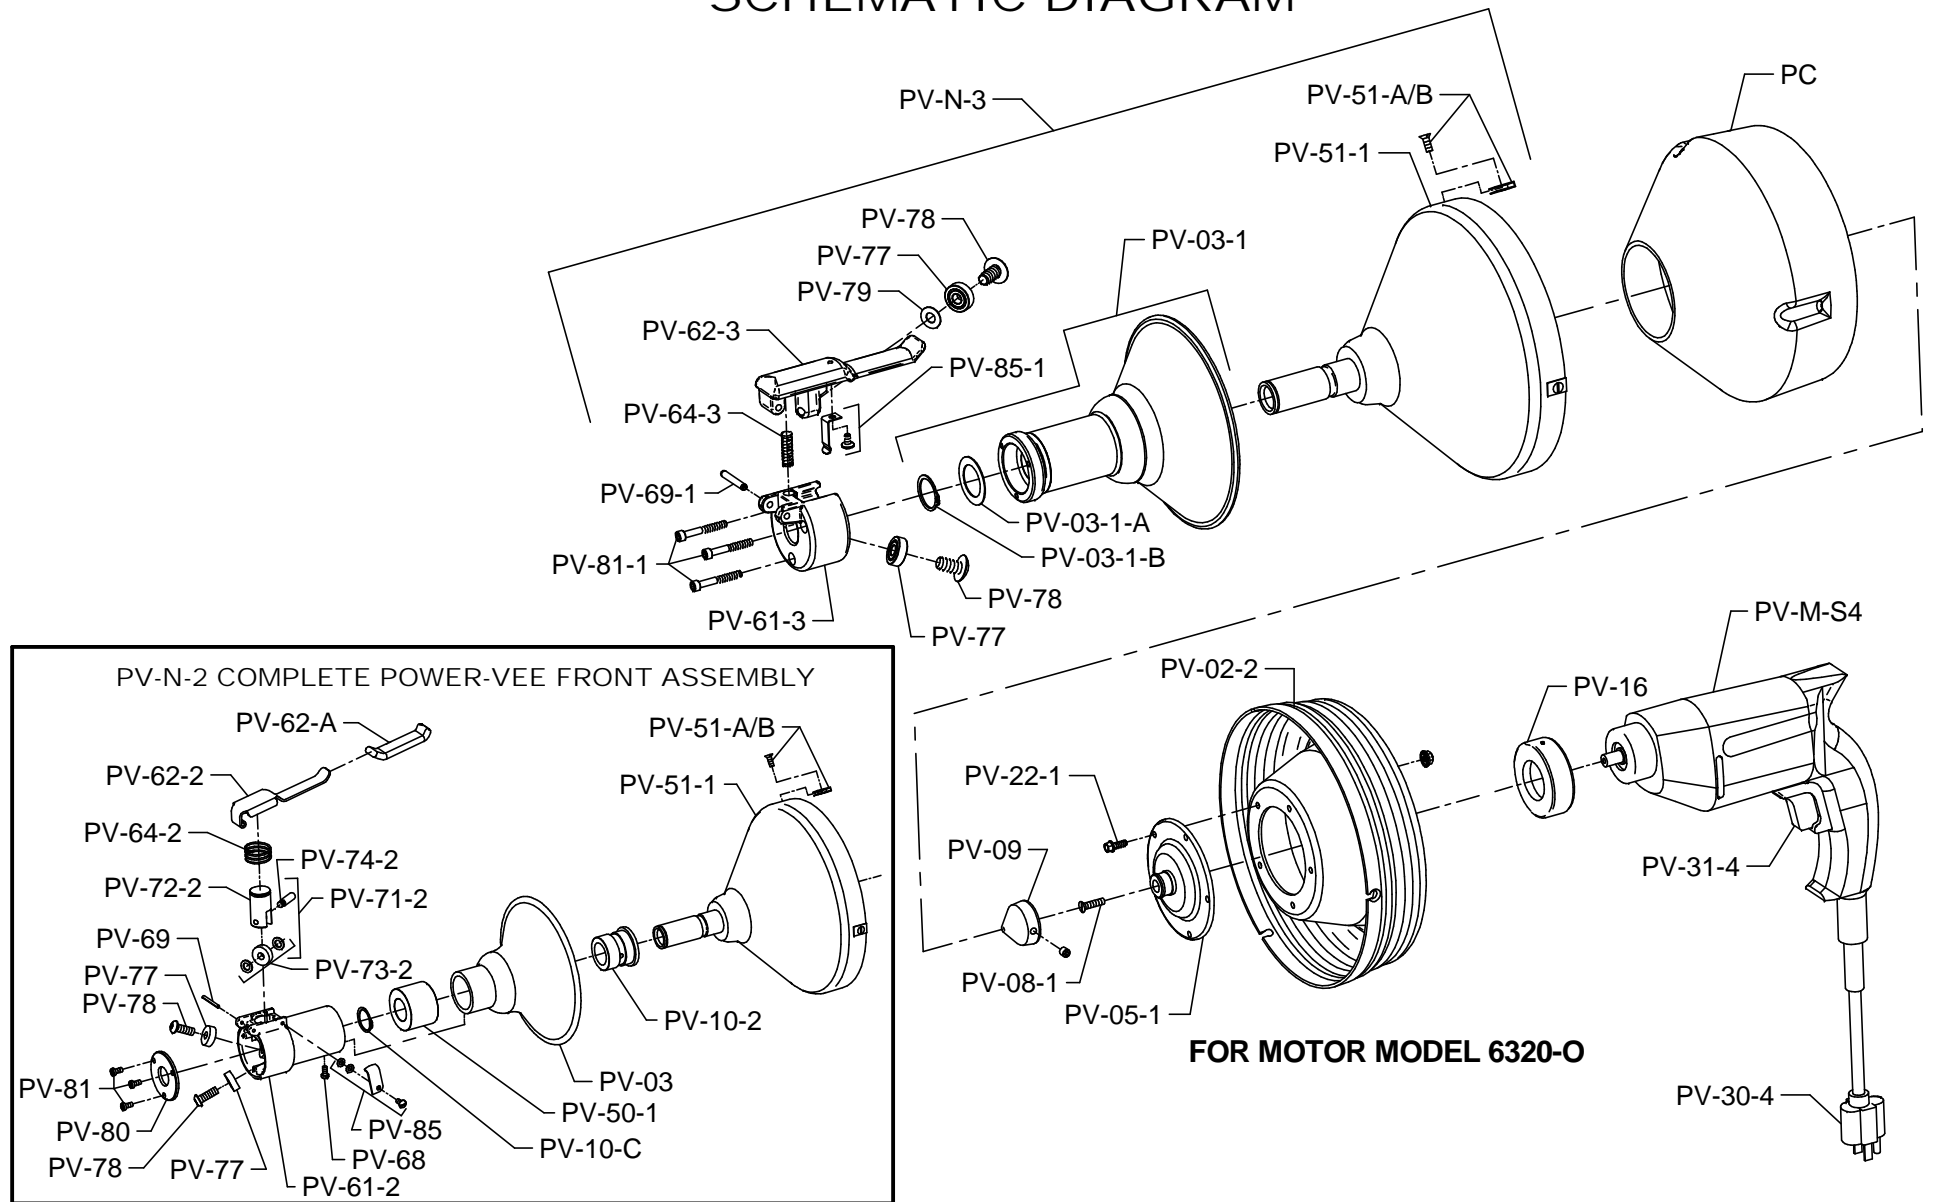

POWER-VEE SCHEMATIC DIAGRAM

IMPORTANT: When ordering, give Serial Number of Machine.